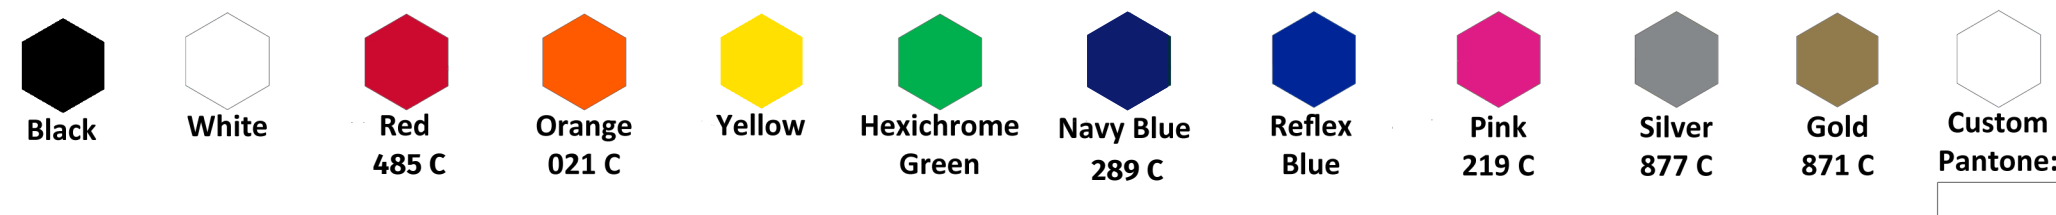

## CUSTOM WOVEN 15MM

**Sliding Barrel Lock**

**Metal Flat Closure**

**Self-Locking Clip**

**Adjustable Sliding Clip**

Base Colour

  
White

Embroidery

  
Black

Locking Area

Locking Area

### Available Colours

**This proof is for artwork content & product specification ONLY**  
 The colours reproduced on this visual are not to be taken as an accurate representation of the final product  
 Please refer to recognised industry reference books for colour match